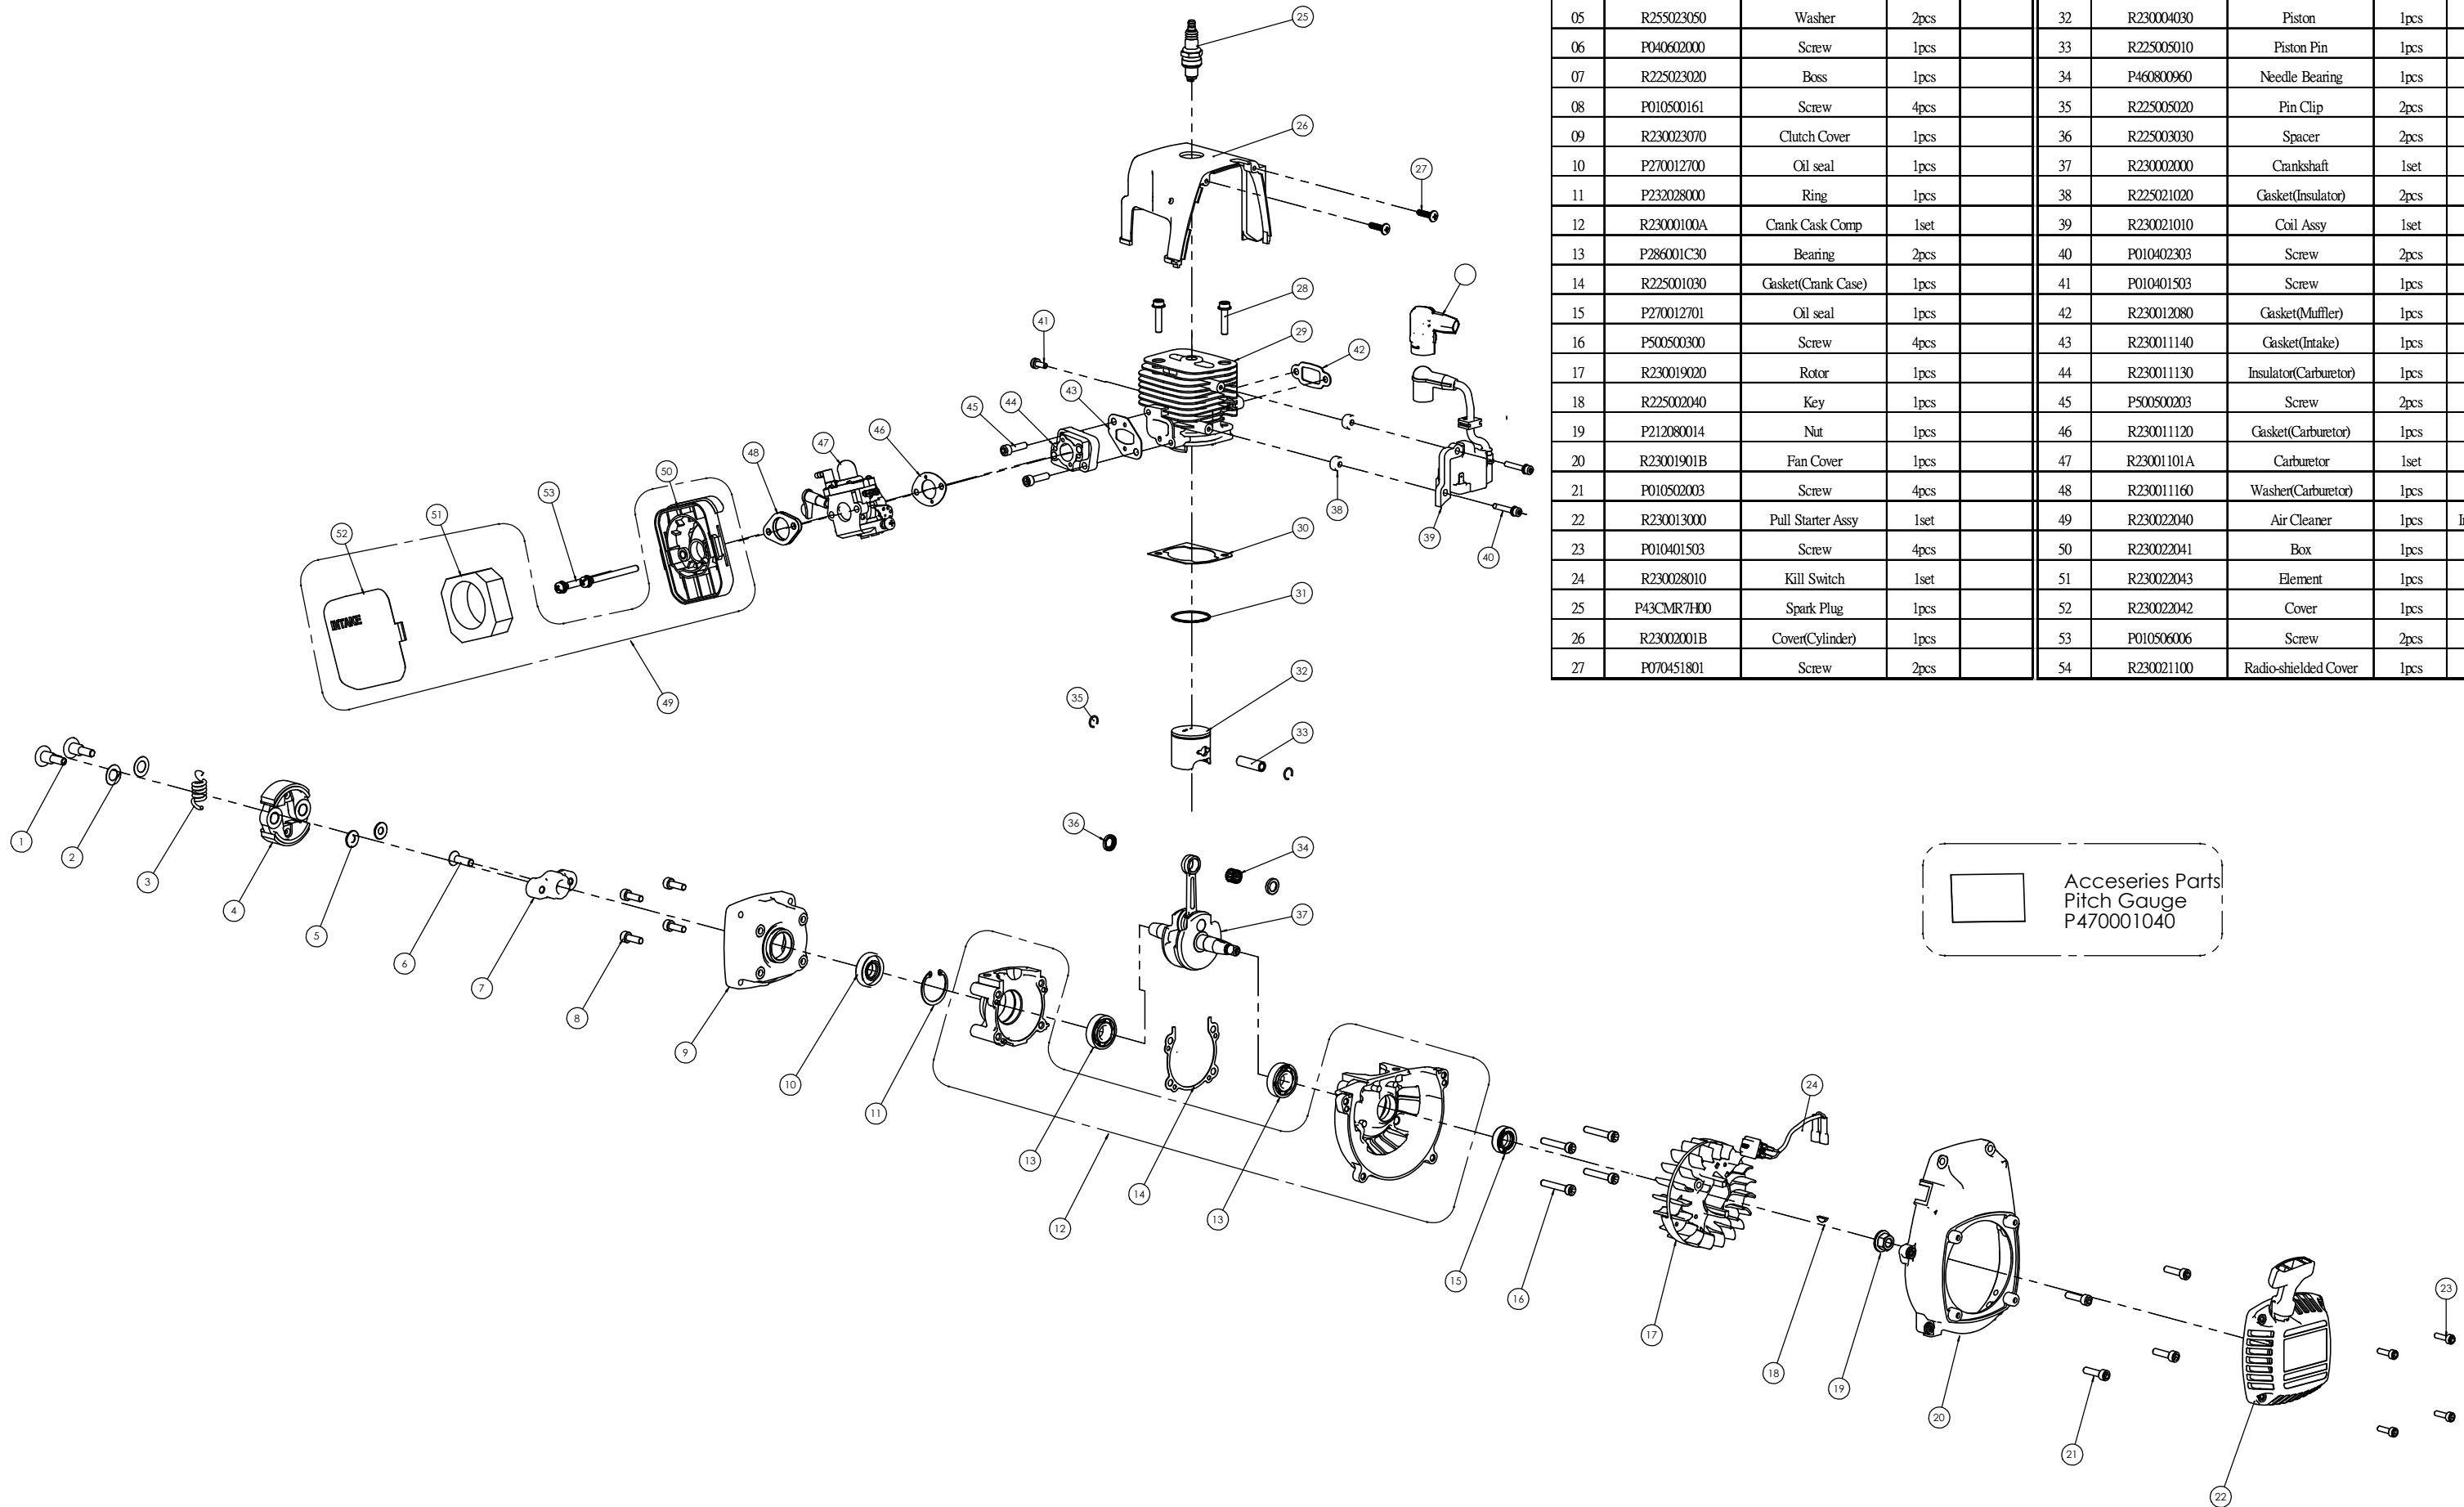

R23000000D

ITEM	PART CODE	PART NAME	QTY	REMARK	ITEM	PART CODE	PART NAME	QTY	REMARK
01	R225023062	Screw	2pcs		28	P500500233	Screw	2pcs	
02	P220900030	Gasket	2pcs		29	R230004010	Cylinder	1pcs	
03	R230023040	Spring	1pcs		30	R230006000	Gasket(Cylinder)	1pcs	
04	R230023010	Clutch Shoe	2pcs		31	R230004050	Piston Ring	1pcs	
05	R255023050	Washer	2pcs		32	R230004030	Piston	1pcs	
06	P040602000	Screw	1pcs		33	R225005010	Piston Pin	1pcs	
07	R225023020	Boss	1pcs		34	P460800960	Needle Bearing	1pcs	
08	P010500161	Screw	4pcs		35	R225005020	Pin Clip	2pcs	
09	R230023070	Clutch Cover	1pcs		36	R225003030	Spacer	2pcs	
10	P270012700	Oil seal	1pcs		37	R230002000	Crankshaft	1set	
11	P232028000	Ring	1pcs		38	R225021020	Gasket(Insulator)	2pcs	
12	R23000100A	Crank Cask Comp	1set		39	R230021010	Coil Assy	1set	
13	P286001C30	Bearing	2pcs		40	P010402303	Screw	2pcs	
14	R225001030	Gasket(Crank Case)	1pcs		41	P010401503	Screw	1pcs	
15	P270012701	Oil seal	1pcs		42	R230012080	Gasket(Muffler)	1pcs	
16	P500500300	Screw	4pcs		43	R230011140	Gasket(Intake)	1pcs	
17	R230019020	Rotor	1pcs		44	R230011130	Insulator(Carburetor)	1pcs	
18	R225002040	Key	1pcs		45	P500500203	Screw	2pcs	
19	P212080014	Nut	1pcs		46	R230011120	Gasket(Carburetor)	1pcs	
20	R23001901B	Fan Cover	1pcs		47	R23001101A	Carburetor	1set	
21	P010502003	Screw	4pcs		48	R230011160	Washer(Carburetor)	1pcs	
22	R230013000	Pull Starter Assy	1set		49	R230022040	Air Cleaner	1pcs	Inc50to52
23	P010401503	Screw	4pcs		50	R230022041	Box	1pcs	
24	R230028010	Kill Switch	1set		51	R230022043	Element	1pcs	
25	P43CMR7H00	Spark Plug	1pcs		52	R230022042	Cover	1pcs	
26	R23002001B	Covert(Cylinder)	1pcs		53	P010506006	Screw	2pcs	
27	P070451801	Screw	2pcs		54	R230021100	Radio-shielded Cover	1pcs	

Accessories Parts
Pitch Gauge
P470001040