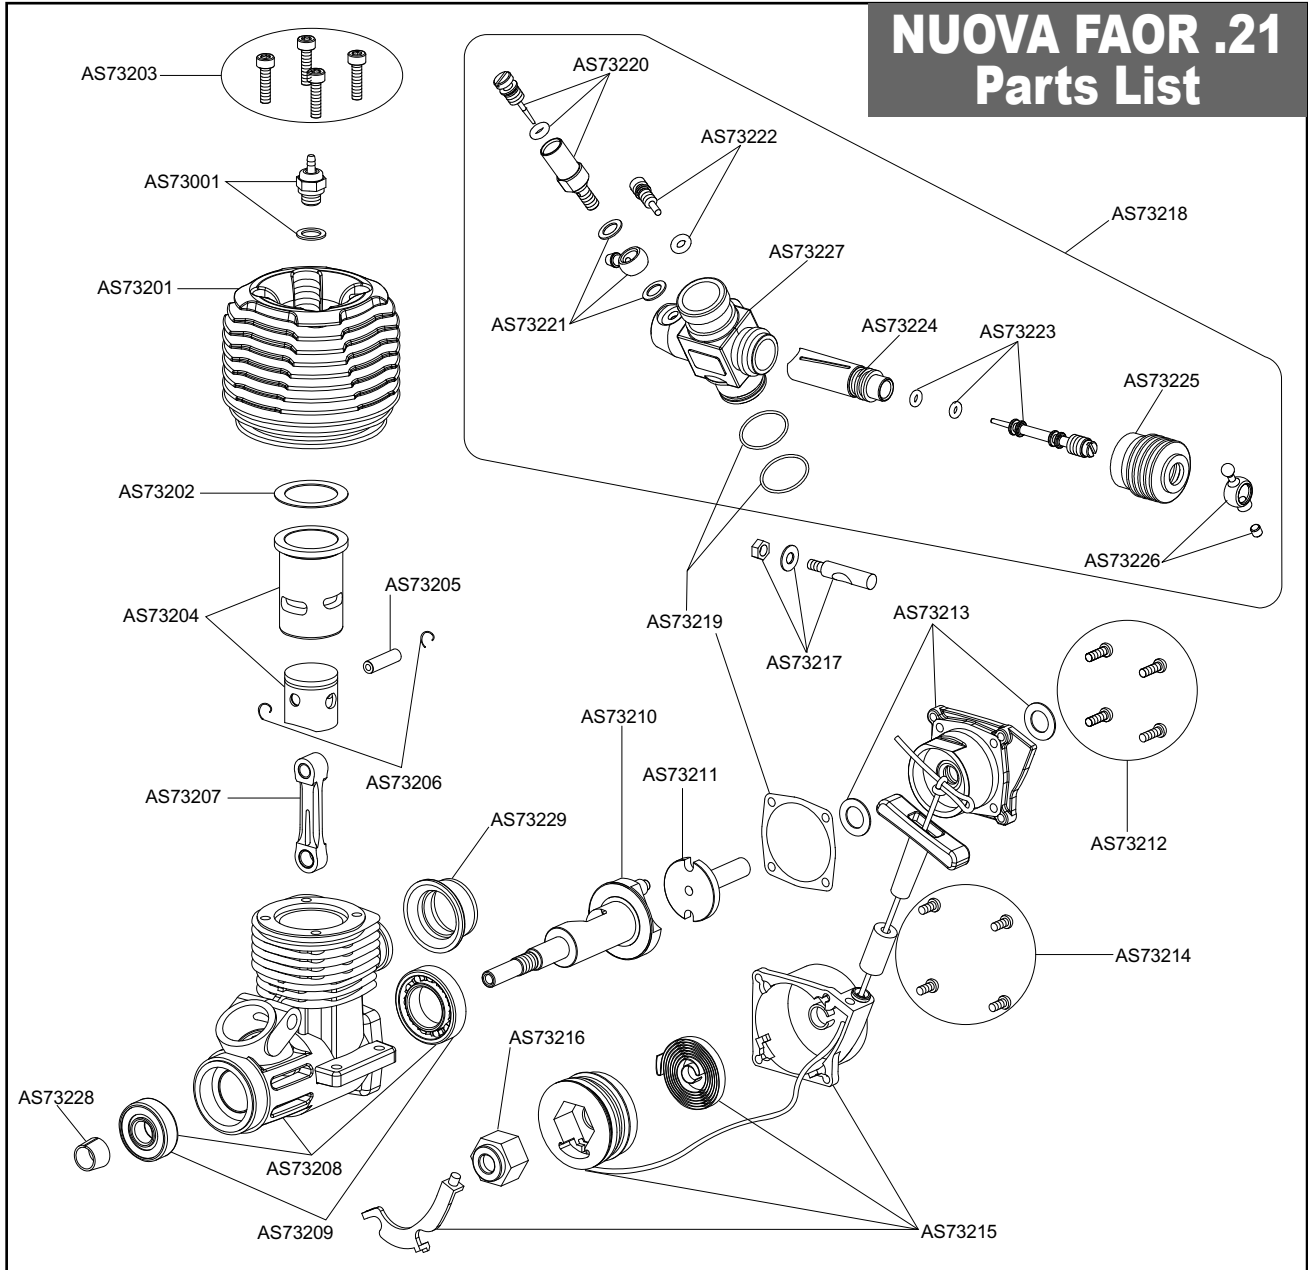

# NUOVA FAOR .21 Parts List

NO.	DESCRIPTION
AS73001	Normal type Glow plug w/Gasket (not Blister package)
AS73201	.21 Die-casting Head
AS73202	.21 Head Shim (1pcs)
AS73203	Screw for Head (4pcs)
AS73204	.21 Piston & Sleeve set (Chrome plating)
AS73205	.21 Wrist pin
AS73206	Wrist pin clip (8pcs)
AS73207	Connecting rod
AS73208	.21 Crankcase w/Bearings (NV logo)
AS73209	Crankcase bearing Front &Rear set
AS73210	SG Crank for Pull start
AS73211	Starter shaft
AS73212	Screw for Back plate (4pcs)
AS73213	Back plate for Pull start
AS73214	Screw for Pull start (4pcs)
AS73215	Pull start assembly w/o One-way bearing

NO.	DESCRIPTION
AS73216	One way bearing
AS73217	Carbretor retainer set
AS73218	Slide Carburetor Assembly
AS73219	Gasket & O-ring Set (2 Carburetor O-rings & 1 Back plate Gasket)
AS73220	High speed Needle Assembly
AS73221	Fuel inlet nipple
AS73222	Idle adjustment screw
AS73223	Low speed Needle Assembly
AS73224	Slide rotor
AS73225	Robber boot
AS73226	Pillow ball mount w/HS screw
AS73227	Carburetor main body
AS73228	Cone collet
AS73229	Exhaust seal (2pcs)